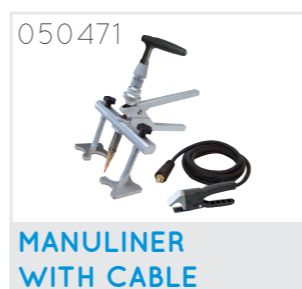

050655

ELECTRODE FOR RINGS

049482

STAR-CHUCK FOR INERTIA HAMMER

049789

ELECTRODE FOR WAVY WIRES

049468

CARBON HEATING ELECTRODE x5

052239

STARS WITH COPPER COATING x20

050631

TWISTED PULLING RINGS x50

050648

STRAIGHT PULLING RINGS x100

049727

WAVY WIRES x50

050839

5 LIFTING ELECTRODES

050723

DOUBLE PAD SUPPORT

050471

MANULINER WITH CABLE

VRIMAC

SPOTTERS & UITDEUKSYSTEMEN